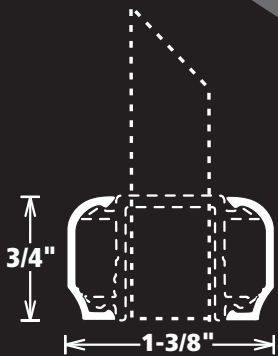

### Poteau / Post

Capuchon  
cache-base  
non illustrés.

Base brevetée.

Cap and base  
not shown

Patented  
base system.

# Série/Series 100

Disponible en double traverse  
Available as double rail

**MAIN COURANTE No 2**  
**HANDRAIL**  
1-3/8" x 1-3/4"

**BARREAUX/SPINDLES**

00 10

1/2" x 1/2' 1/2" x 3/4"

**POTEAU/POST**  
1-1/2" x 1-1/2"