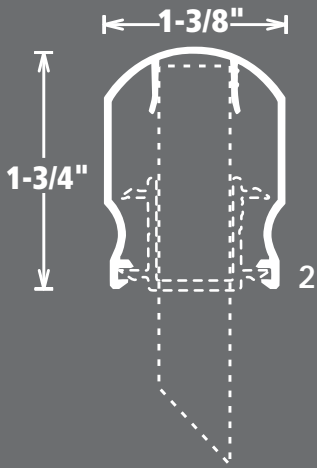

### Poteau / Post

Capuchon  
cache-base  
non illustrés.

Base brevetée.

Cap and base  
not shown

Patented  
base system.

# Série/Series 100

Disponible en double traverse  
Available as double rail

**MAIN COURANTE No 2**  
**HANDRAIL**  
1-3/8" x 1-3/4"

**BARREAUX/SPINDLES**

00 10

1/2" x 1/2' 1/2" x 3/4"

**POTEAU/POST**  
1-1/2" x 1-1/2"