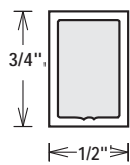

### Poteau / Post

Capuchon  
cache-base  
non illustrés.

Base brevetée.

Cap and base  
not shown

Patented  
base system.

# Série/Series 100

Disponible en double traverse  
Available as double rail

**MAIN COURANTE No 2**  
**HANDRAIL**  
1-3/8" x 1-3/4"

**BARREAUX/SPINDLES**

00 10

1/2" x 1/2' 1/2" x 3/4"

**POTEAU/POST**  
1-1/2" x 1-1/2"