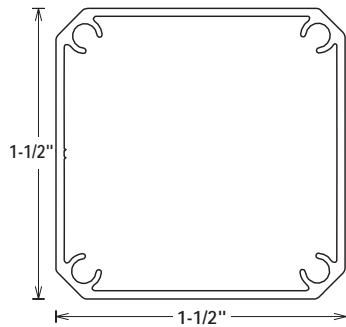

Poteau / Post

Capuchon
cache-base
non illustrés.

Base brevetée.

Cap and base
not shown

Patented
base system.

Barreaux / Spindles

00

10